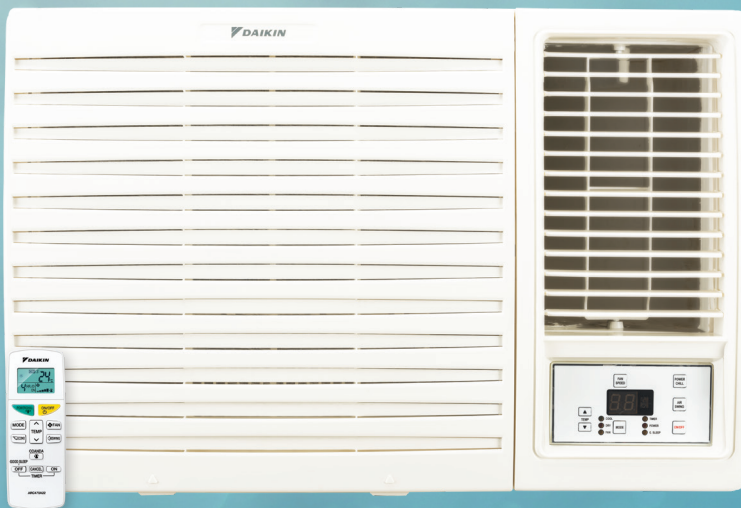

BESPOKE FEATURES

**GOOD
SLEEP**
Off Timer

R32-ECO
Friendly
Refrigerant

POWER CHILL
Operation

100%
Copper Coil

**WIDE-
ANGLE**
Louvers

**ELEGANT
DESIGN**

**AUTO-
RESTART**

**TEMPERATURE
DISPLAY -**
Set and Room

**SELF-
DIAGNOSIS**

4 WAY
Air Flow